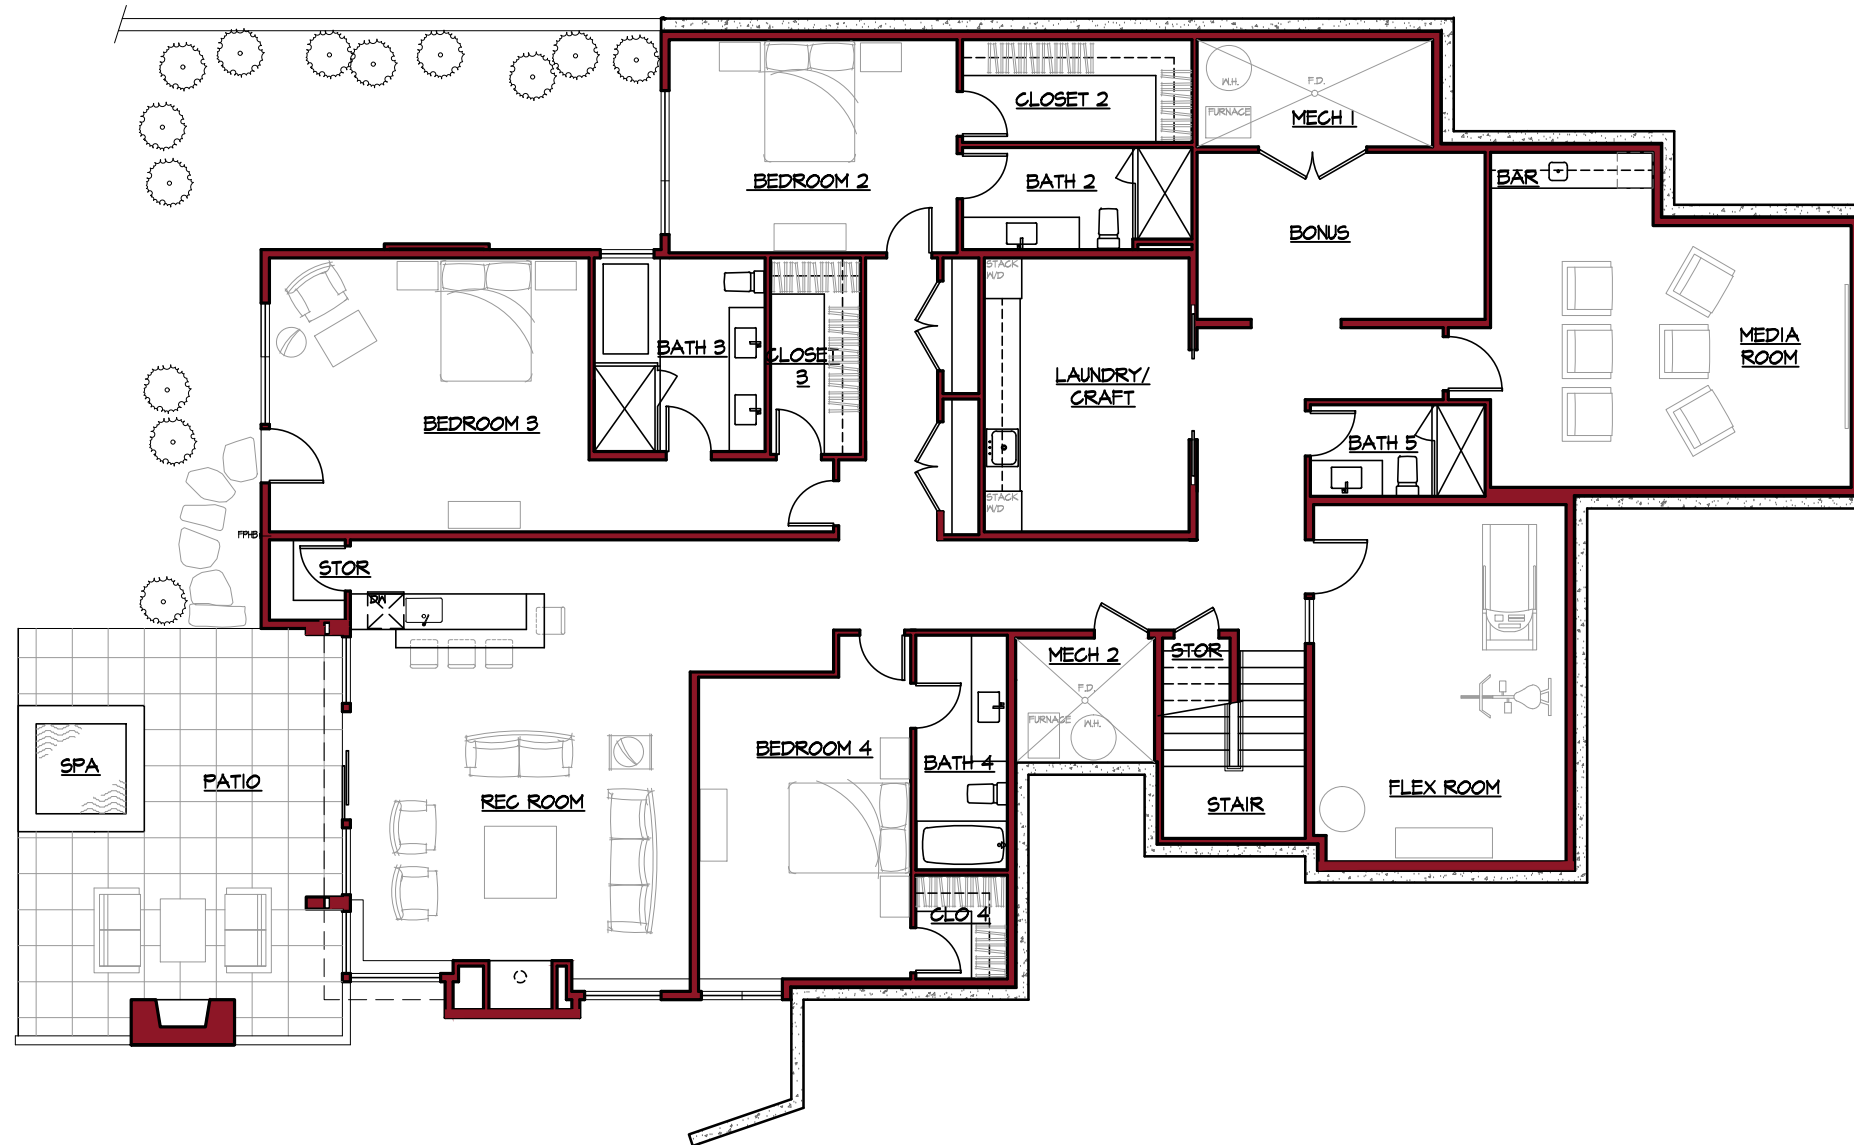

9404 NE 20TH ST.
 CLYDE HILL WA 98004

MAIN FLOOR PLAN

9404 NE 20TH ST.
 CLYDE HILL WA 98004

LOWER FLOOR PLAN