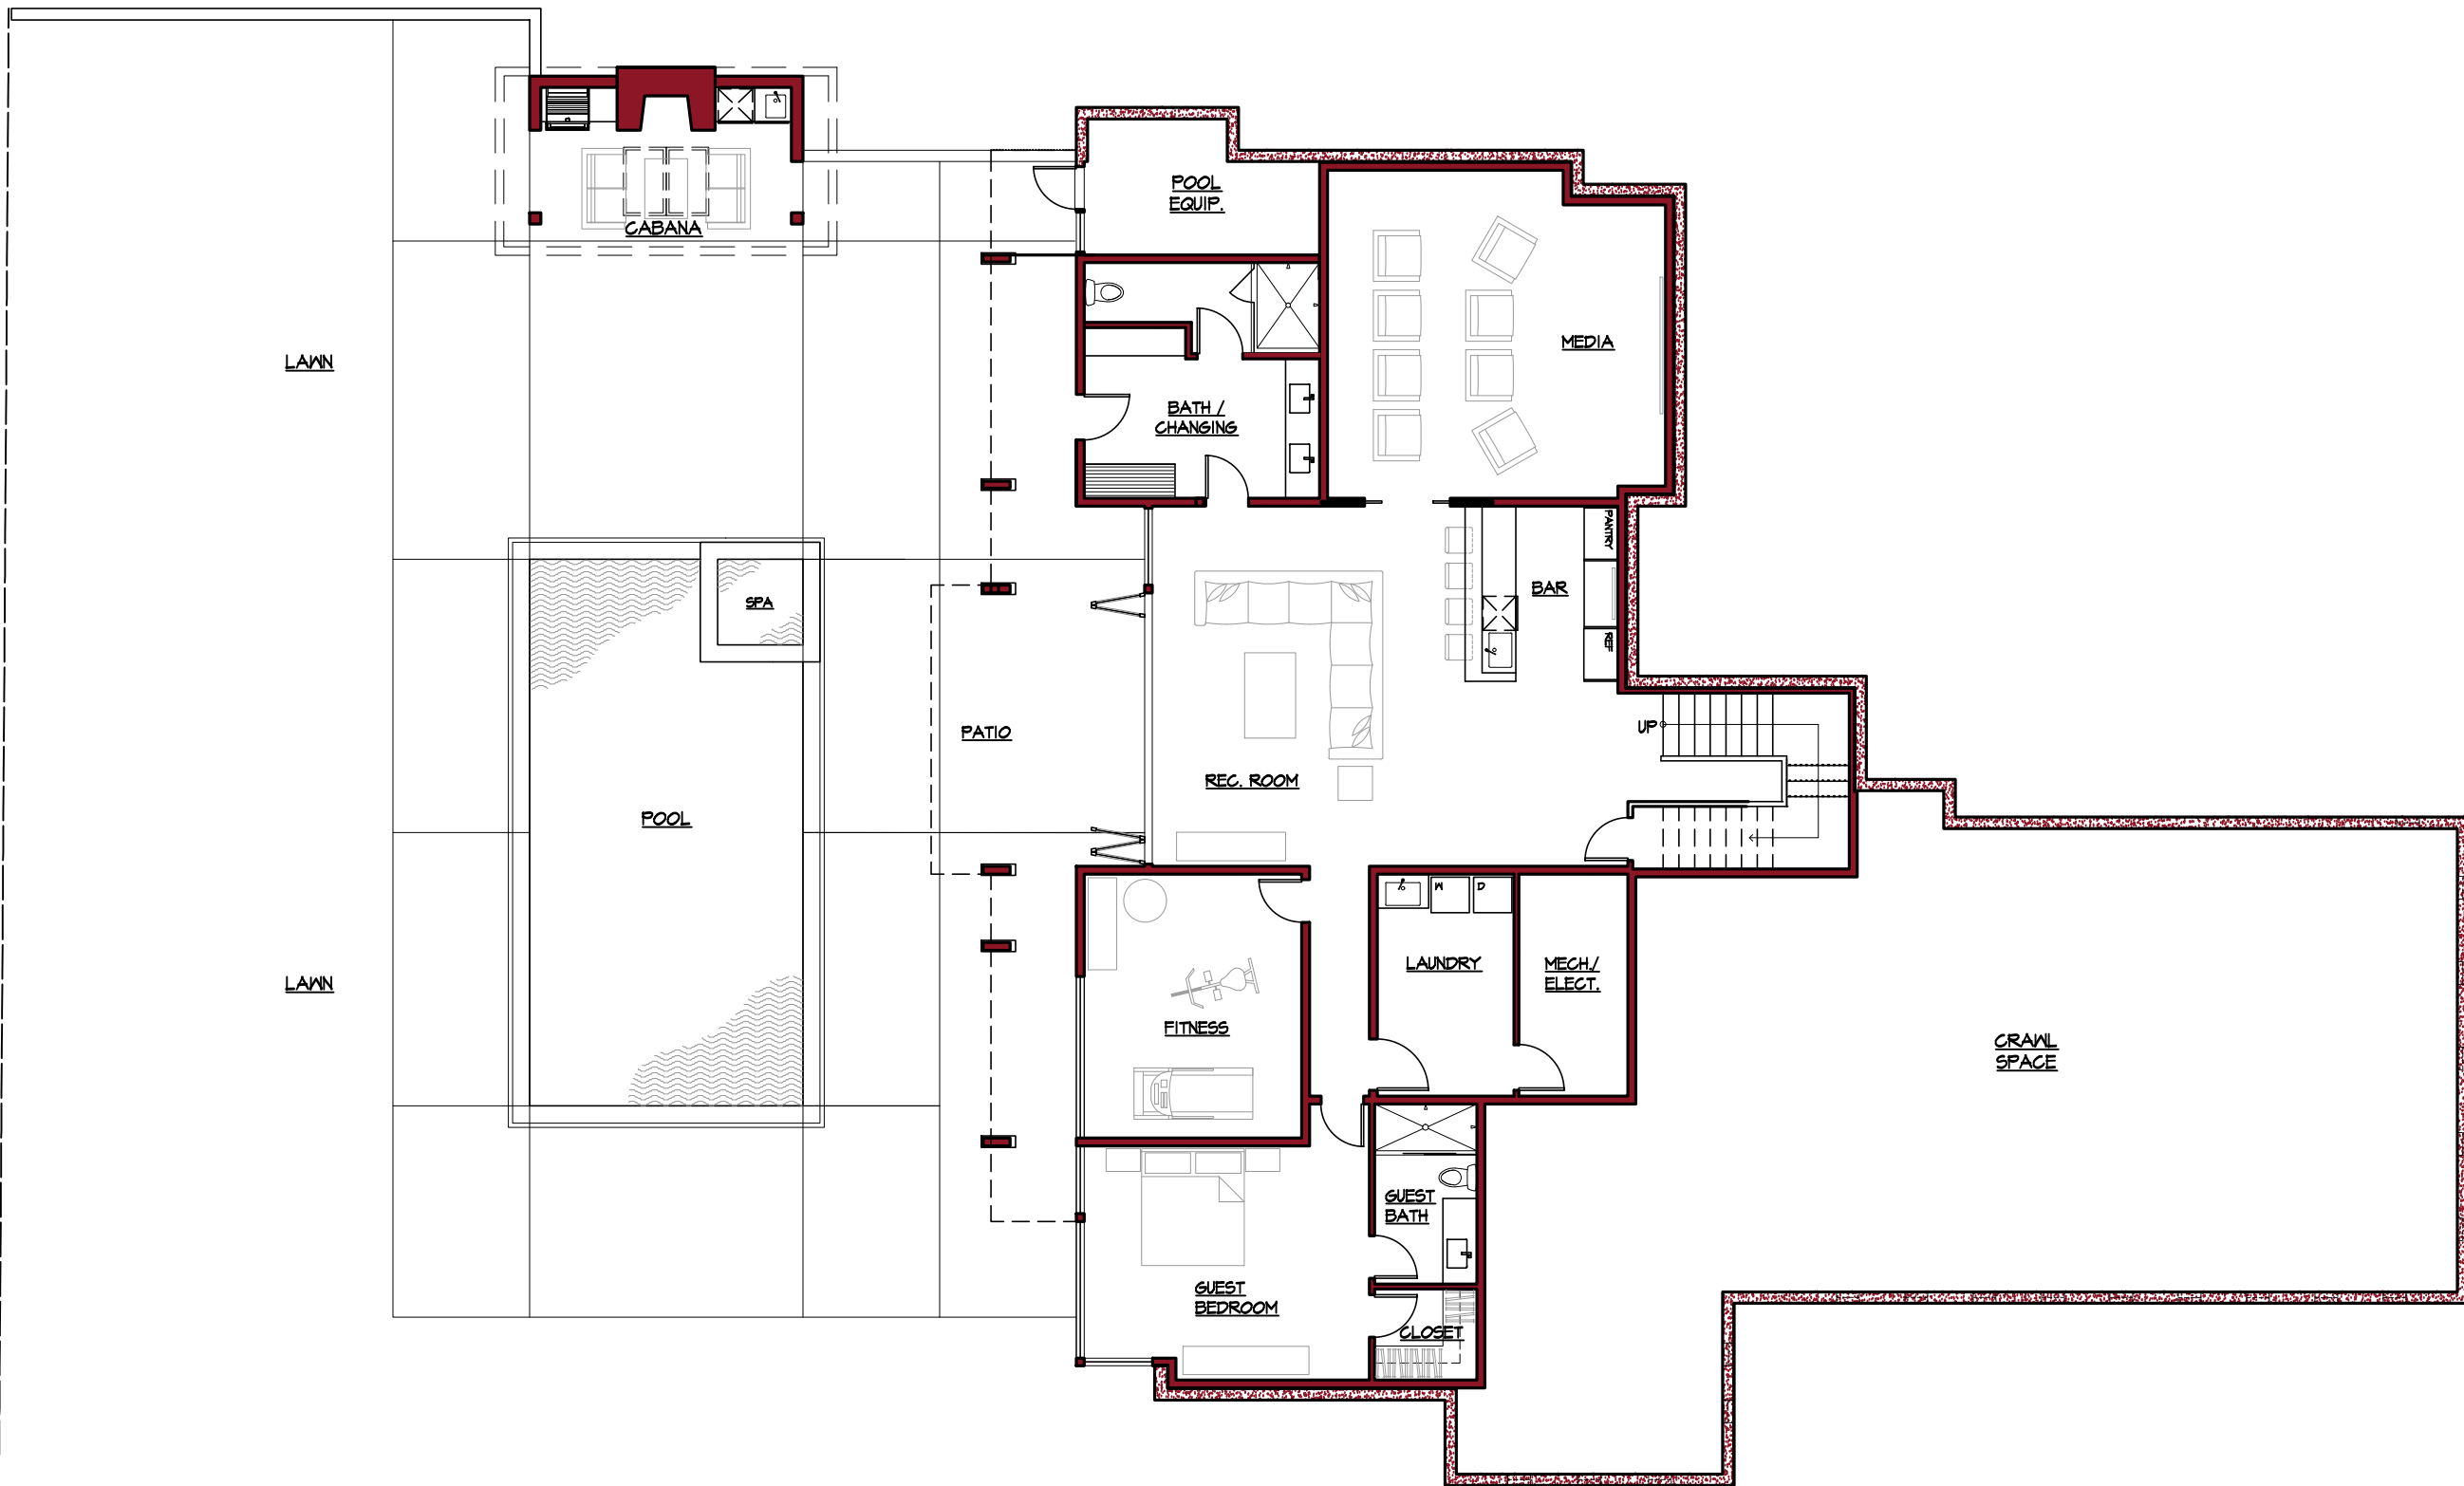

1920 92TH AVE. NE  
 CLYDE HILL WA 98004

MAIN FLOOR PLAN

1920 92TH AVE. NE  
 CLYDE HILL WA 98004

LOWER FLOOR PLAN

1920 92TH AVE. NE  
 CLYDE HILL WA 98004

ADU FLOOR PLAN