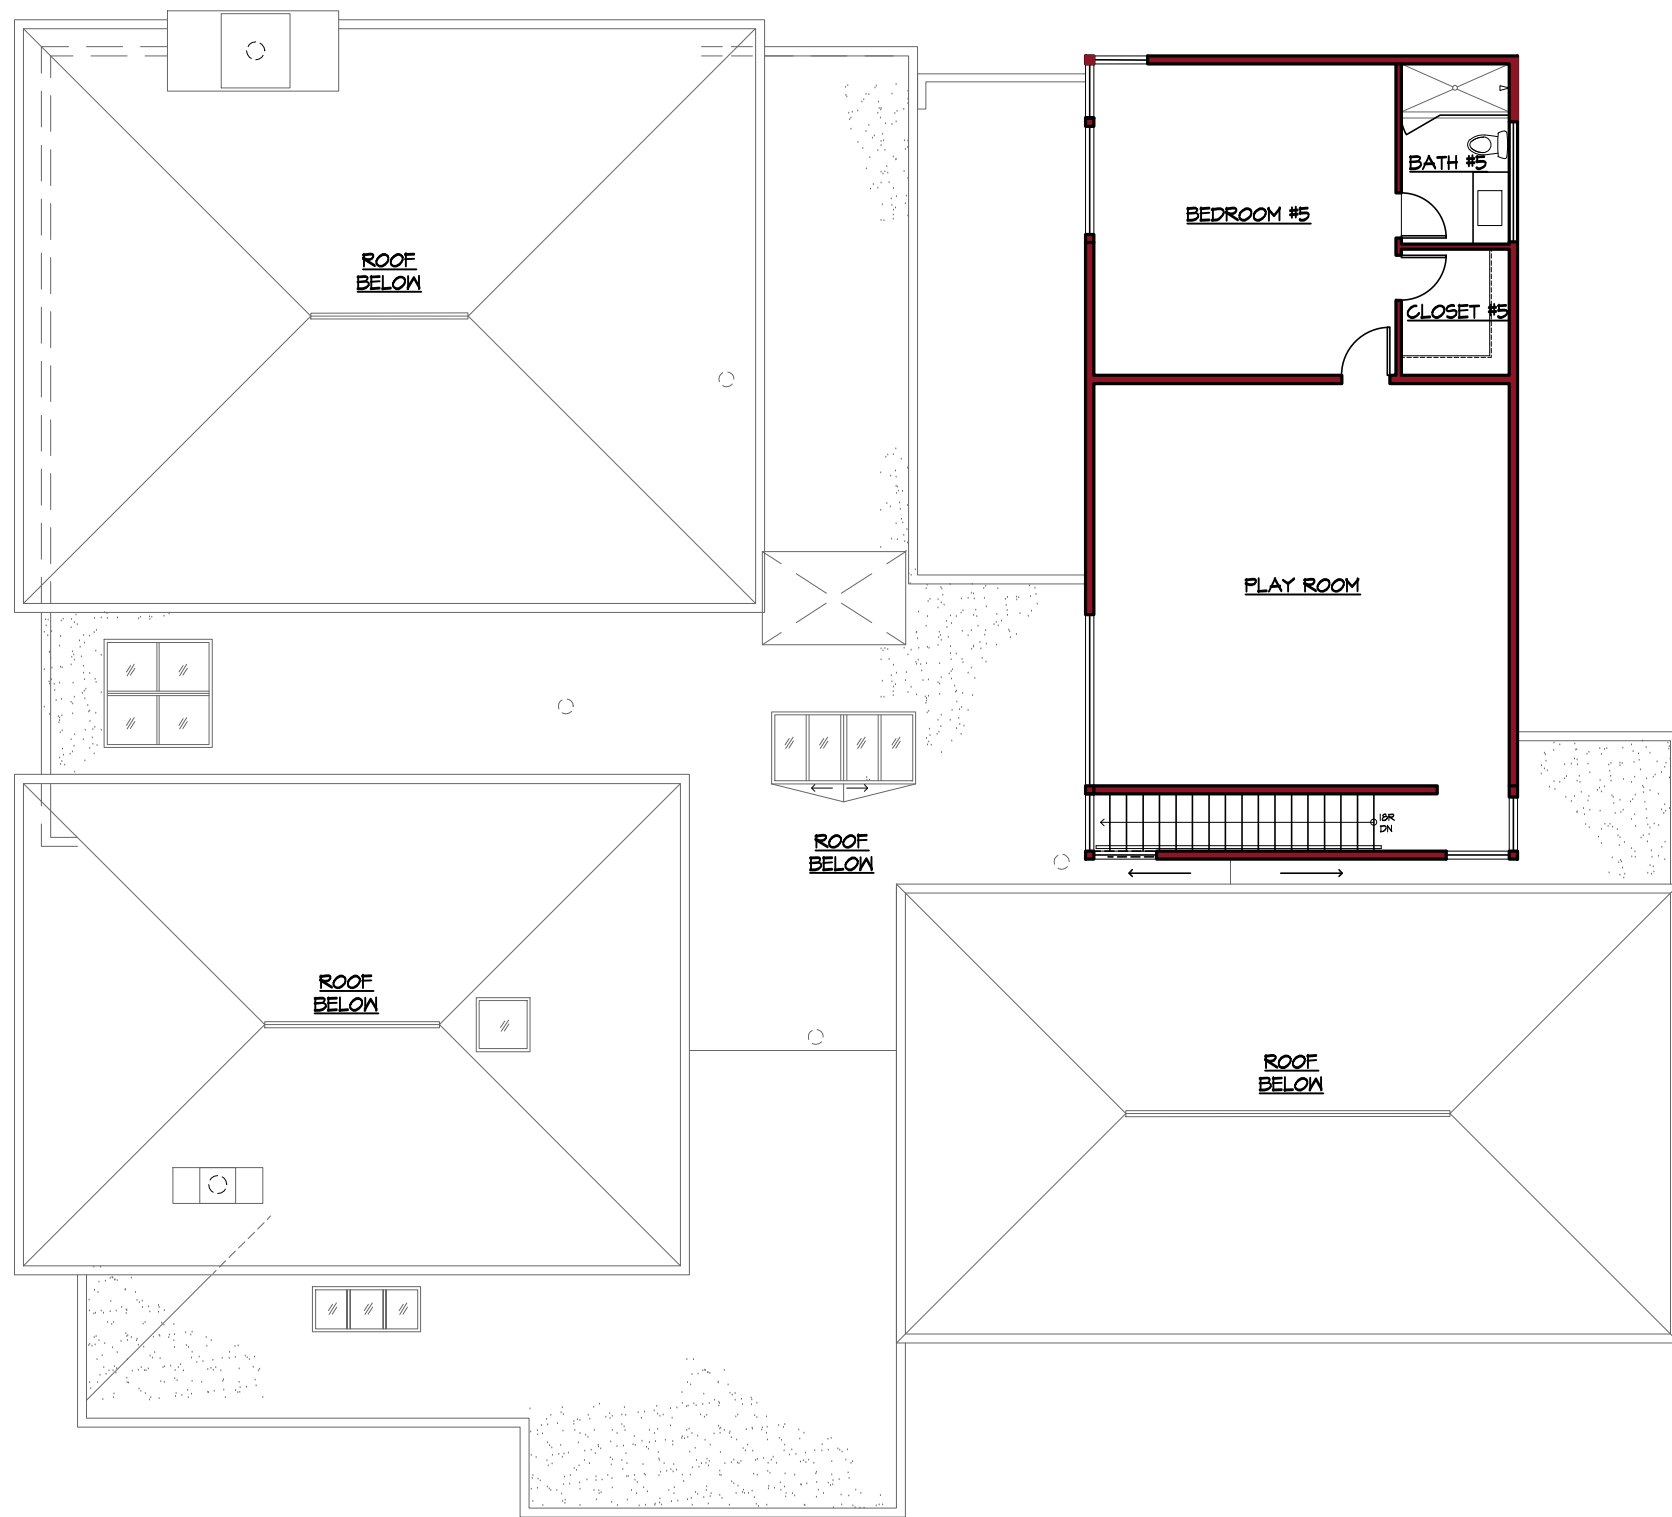

1920 92TH AVE. NE  
 CLYDE HILL WA 98004

MAIN FLOOR PLAN

1920 92TH AVE. NE  
 CLYDE HILL WA 98004

LOWER FLOOR PLAN

1920 92TH AVE. NE  
 CLYDE HILL WA 98004

ADU FLOOR PLAN