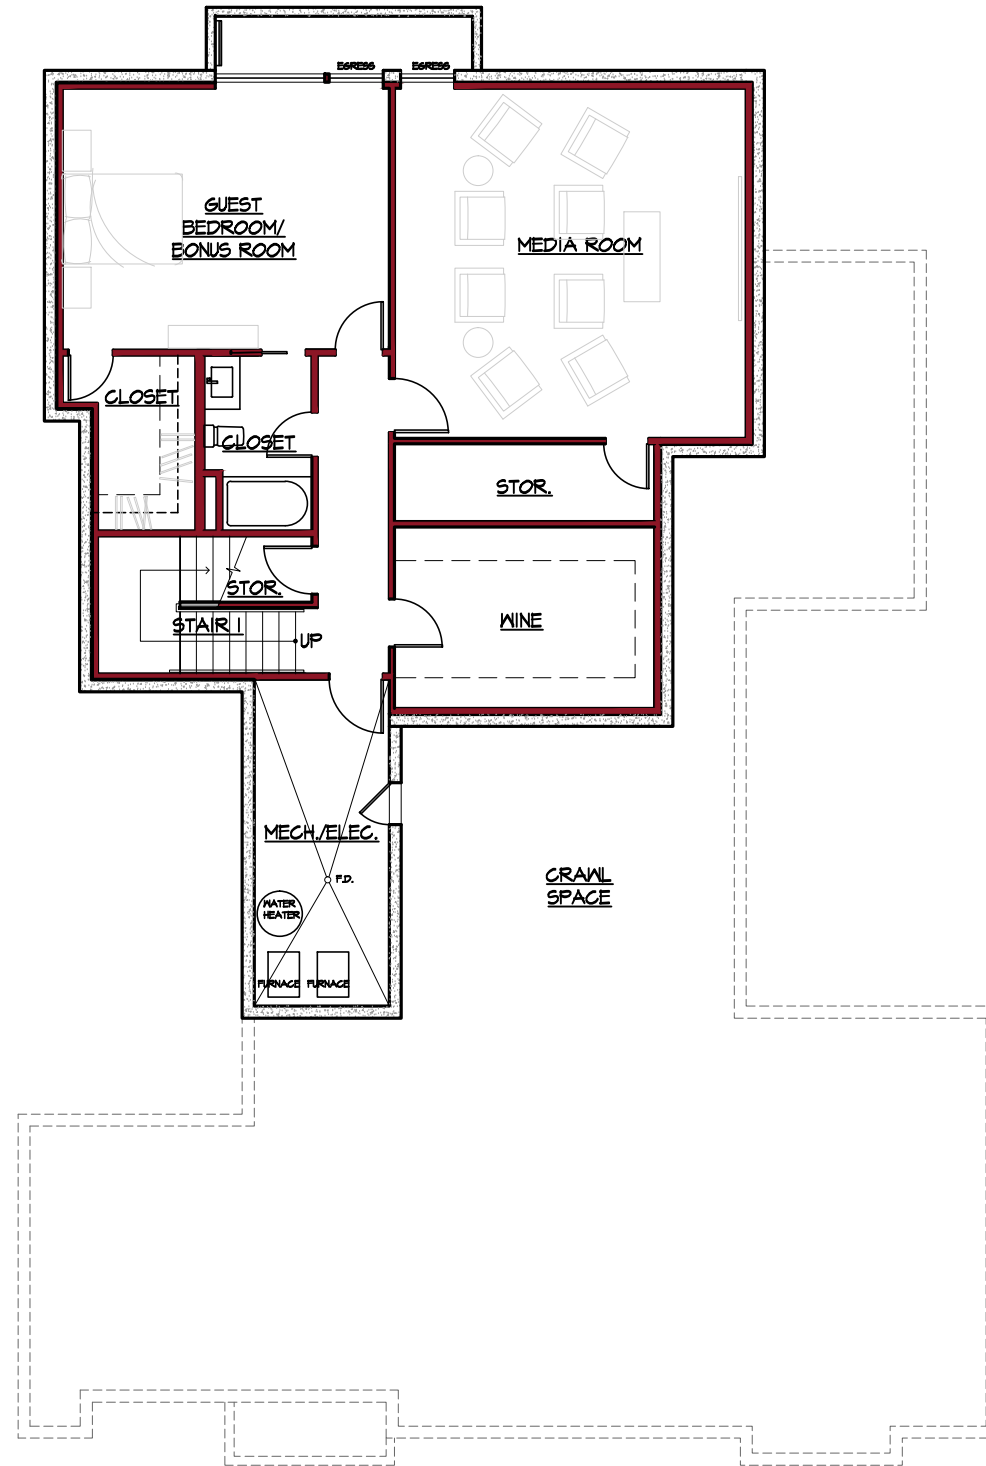

MAIN FLOOR PLAN

1632 77th AVE. NE, MEDINA
Project # 16-0363

1632 77TH AVE. NE,
MEDINA, WA 98039

UPPER FLOOR PLAN

1632 77TH AVE. NE,
 MEDINA, WA 98039

BASEMENT FLOOR PLAN