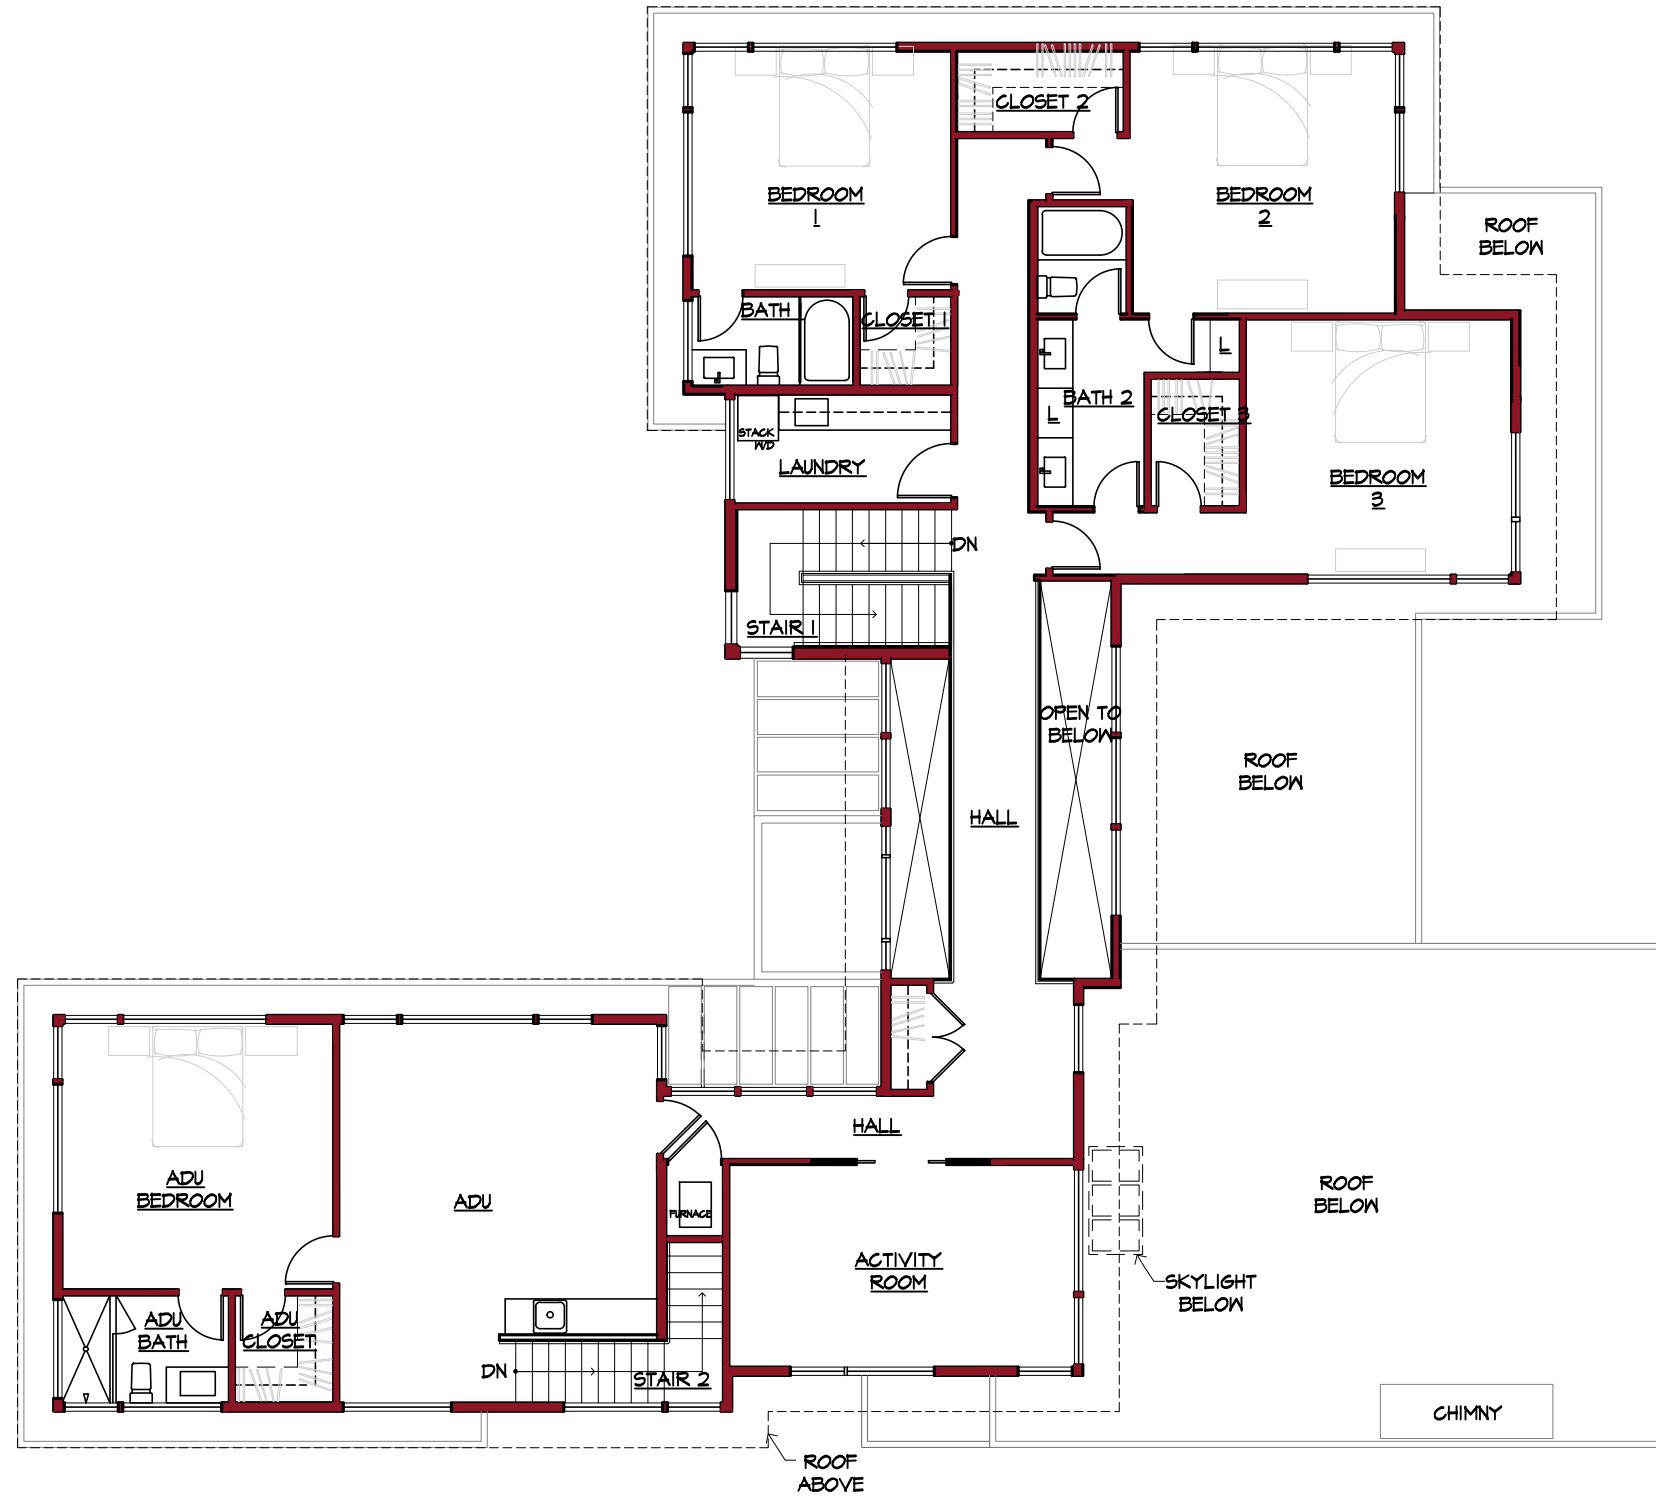

MAIN FLOOR PLAN

1632 77th AVE. NE, MEDINA
Project # 16-0363

1632 77TH AVE. NE,
MEDINA, WA 98039

UPPER FLOOR PLAN

1632 77TH AVE. NE,
 MEDINA, WA 98039

BASEMENT FLOOR PLAN